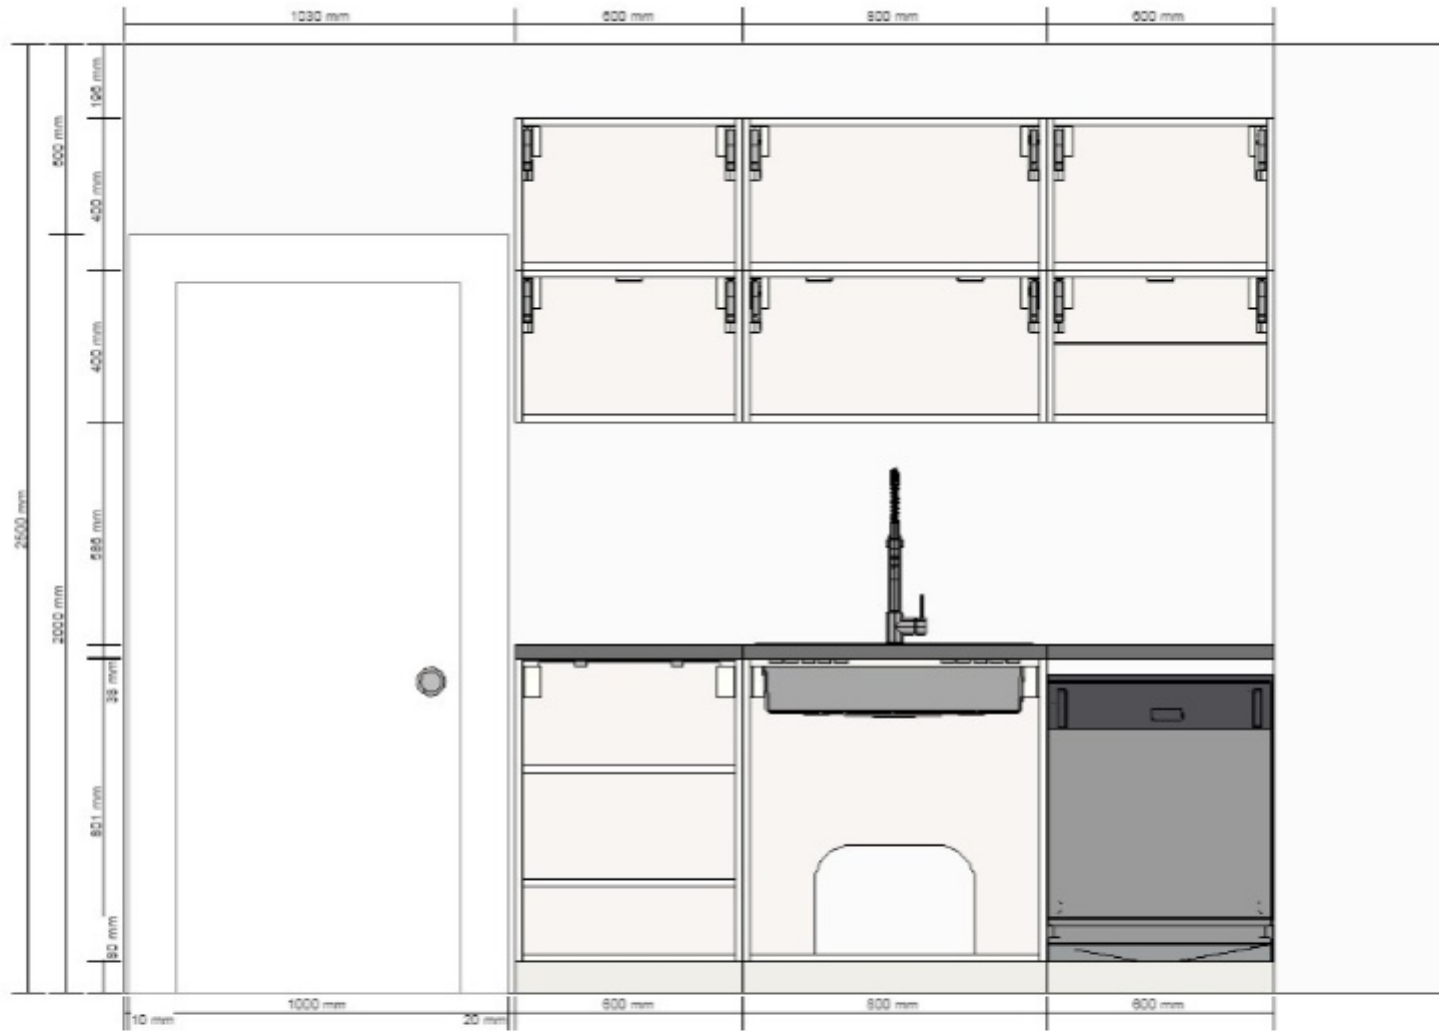

k final change - South/East Wall  
0001-1347-3088

All measurement in mm

**Important**

IKEA cannot accept any liability for the accuracy of measurements or furniture layout. Prices in this program are for products you collect from IKEA, take home and assemble yourself. All requested delivery, assembly and installation services are charged separately and not included in the price. Although we do try to ensure that the information in this program is correct, we apologise for any product alterations that may occur.