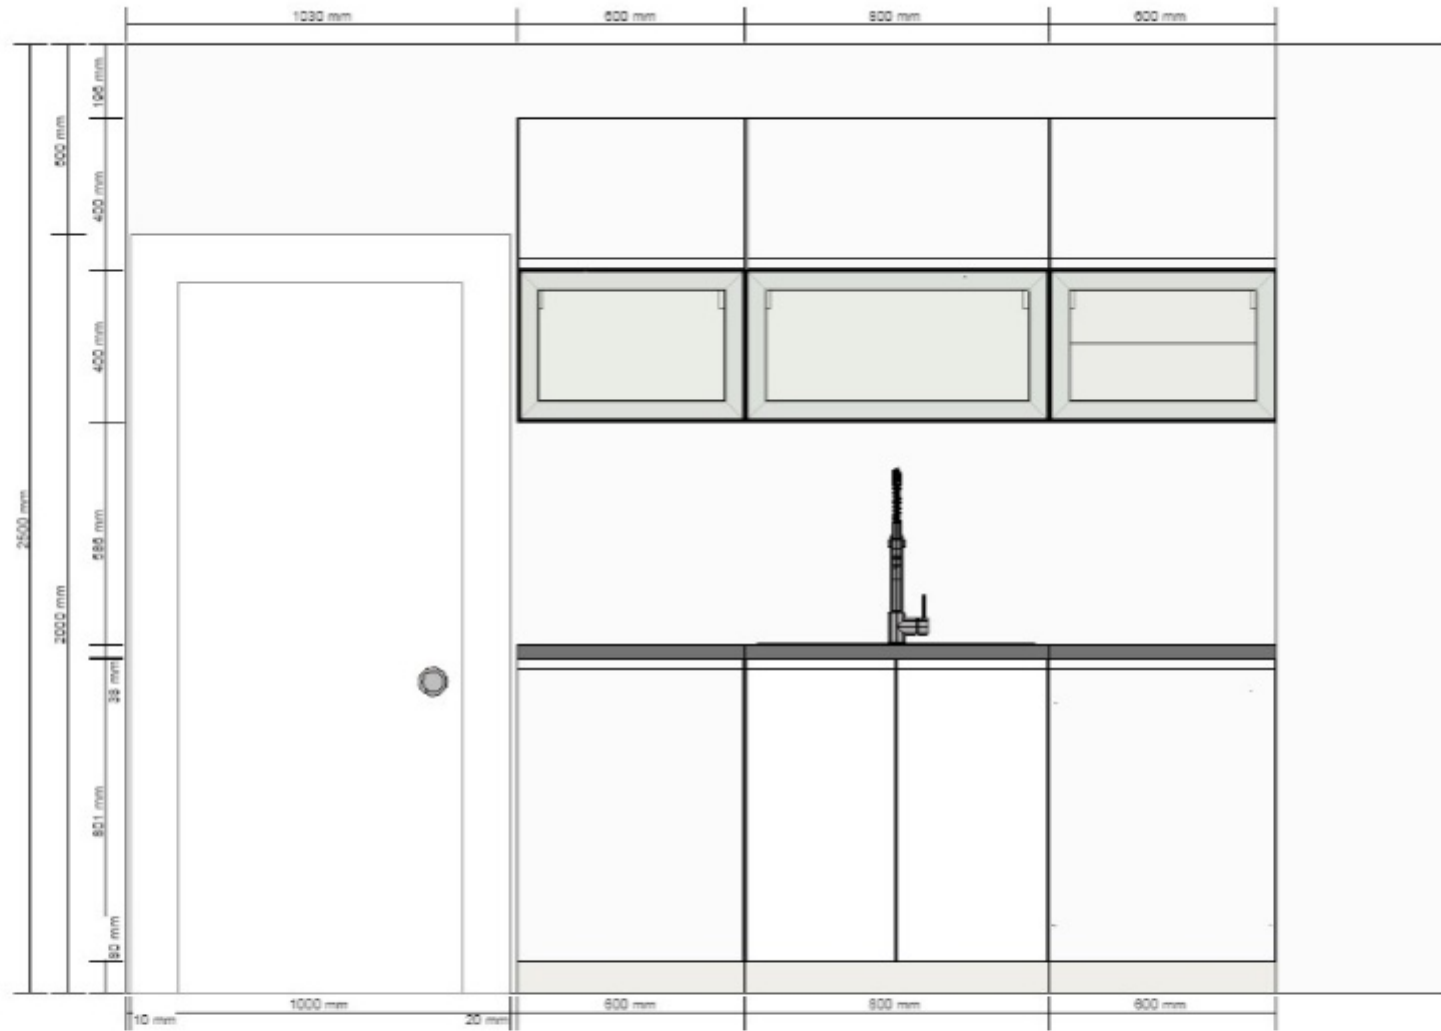

k final change - South/East Wall
0001-1347-3088

All measurement in mm