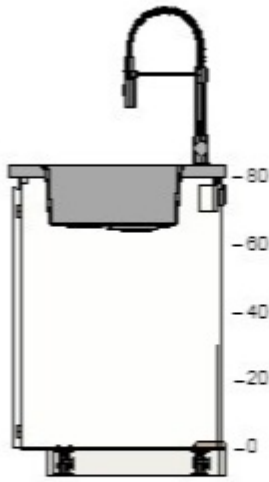

£23 1 £23

40273183 VOXTORP door  
matt white  
60x80 cm

£60 1 £60

50205612 UTRUSTA shelf  
white  
60x60 cm

£7 1 £7

40282658 UTRUSTA hinge  
110 °

£6 1 £6

50215475 METOD base cabinet for built-in oven/sink  
white  
80x60x80 cm

£36 1 £36

10315165 NORRSJÖN inset sink, 1 bowl  
stainless steel  
73x44 cm

£300 1 £300

10311539 LILLVIKEN water trap/strainer 1 bowl

£15 1 £15

40307017 VIMMERN kitchen mixer tap/handspray  
stainless steel colour