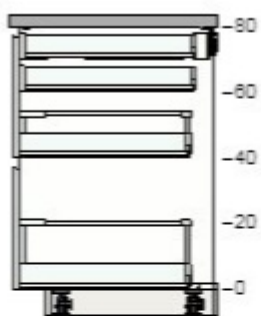

£400 1 £400

00397500 VOXTORP drawer front  
high-gloss white  
60x20 cm

£22 1 £22

60285038 MAXIMERA drawer, medium  
white  
60x60 cm

£27 1 £27

10301960 UTRUSTA bracket for oven  
galvanised

£15 1 £15

50205626 METOD base cabinet frame  
white  
60x60x80 cm