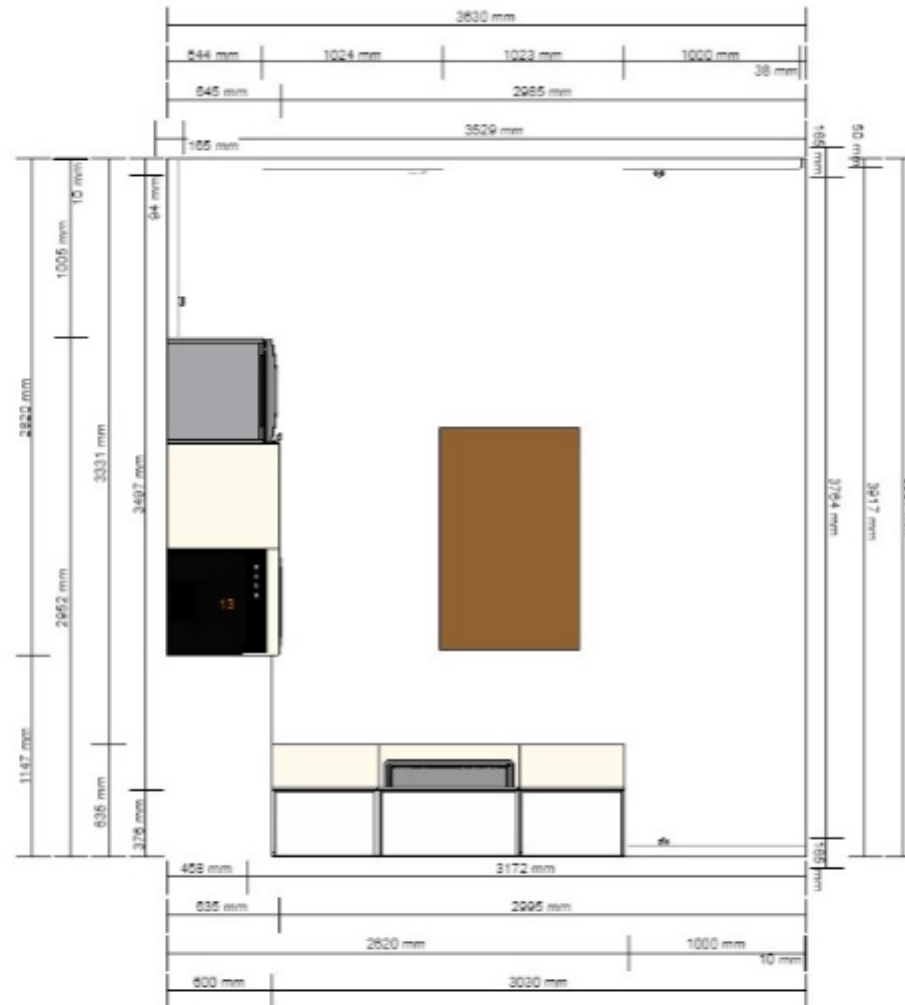

k final change - Plan View  
0001-1347-3088

All measurement in mm

**Important**

IKEA cannot accept any liability for the accuracy of measurements or furniture layout. Prices in this program are for products you collect from IKEA, take home and assemble yourself. All requested delivery, assembly and installation services are charged separately and not included in the price. Although we do try to ensure that the information in this program is correct, we apologise for any product alterations that may occur.